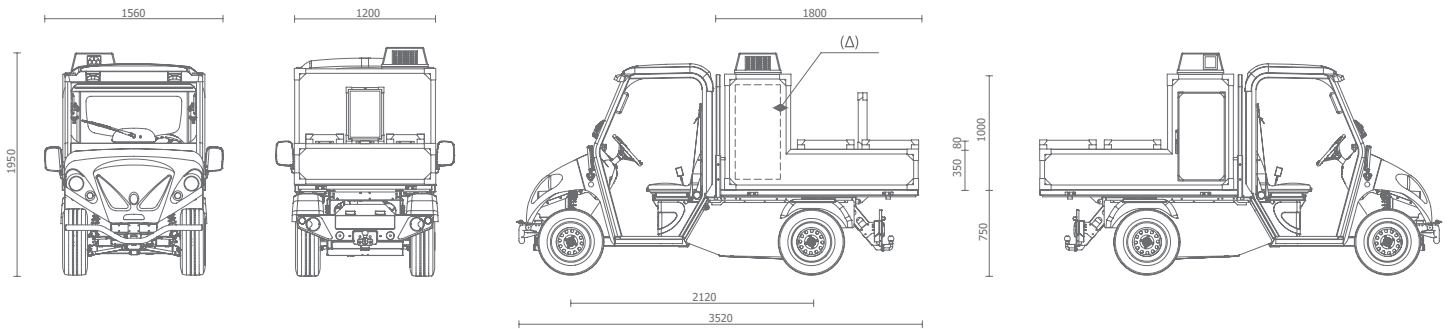

## technical characteristics

version	6 tastes	12 tastes
compatible models	ATX110E	ATX210E ATX230E/ED/H ATX240E/ED/H
road homologation		• Only if fitted on models with road homologation.
refrigeration	+4°C and -20°C	0°C / +4°C with ES BD80 group (ATP approval), to be connected to the 12V battery for autonomy in phase of driving, 220V in park. -20°C mobile Eutectic plates to freeze externally at -30°C for autonomy in phase of driving.
height of vehicle	[mm]	1.950

### technical characteristics

version		6 tastes	12 tastes	
loading capacity of vehicle				The load capacity of the vehicle is given by the load capacity (chassis) of the model on which is mounted the module less the weight of the module itself.
weight of the module	[kg]	250	350	The weight of the vehicle is given by the empty weight (chassis) of the model on which is mounted the module plus the weight of the module itself.
volume	[l]		510	
structure		monoblock made of sandwich panels		Fiberglass sandwich panels and rigid expanded polyurethane, machined and molded joints for optimizing of isothermia. Finishing in white gelcoat specific for foods. External finishes with bended profiles in prepainted aluminum.
side thickness	[mm]		100	
doors		3 (rear) 1 (side)	6 (rear) 1 (side)	