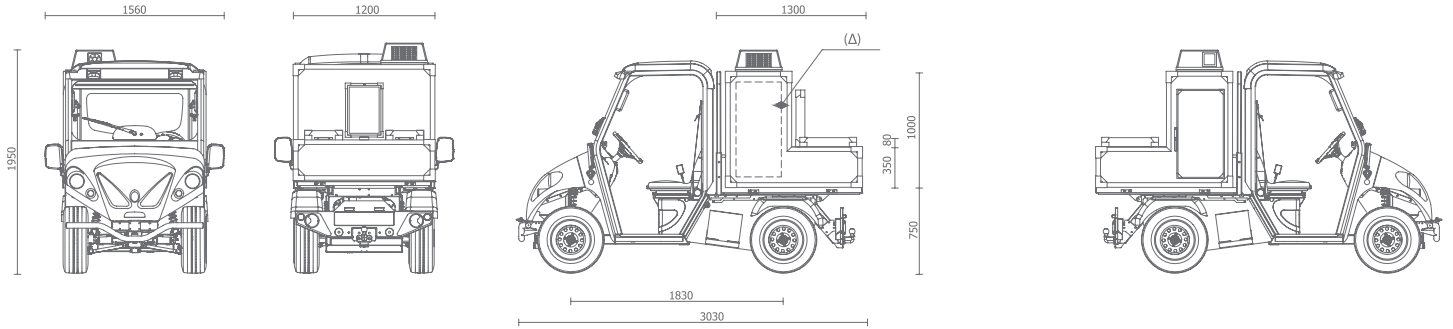

6 tastes version